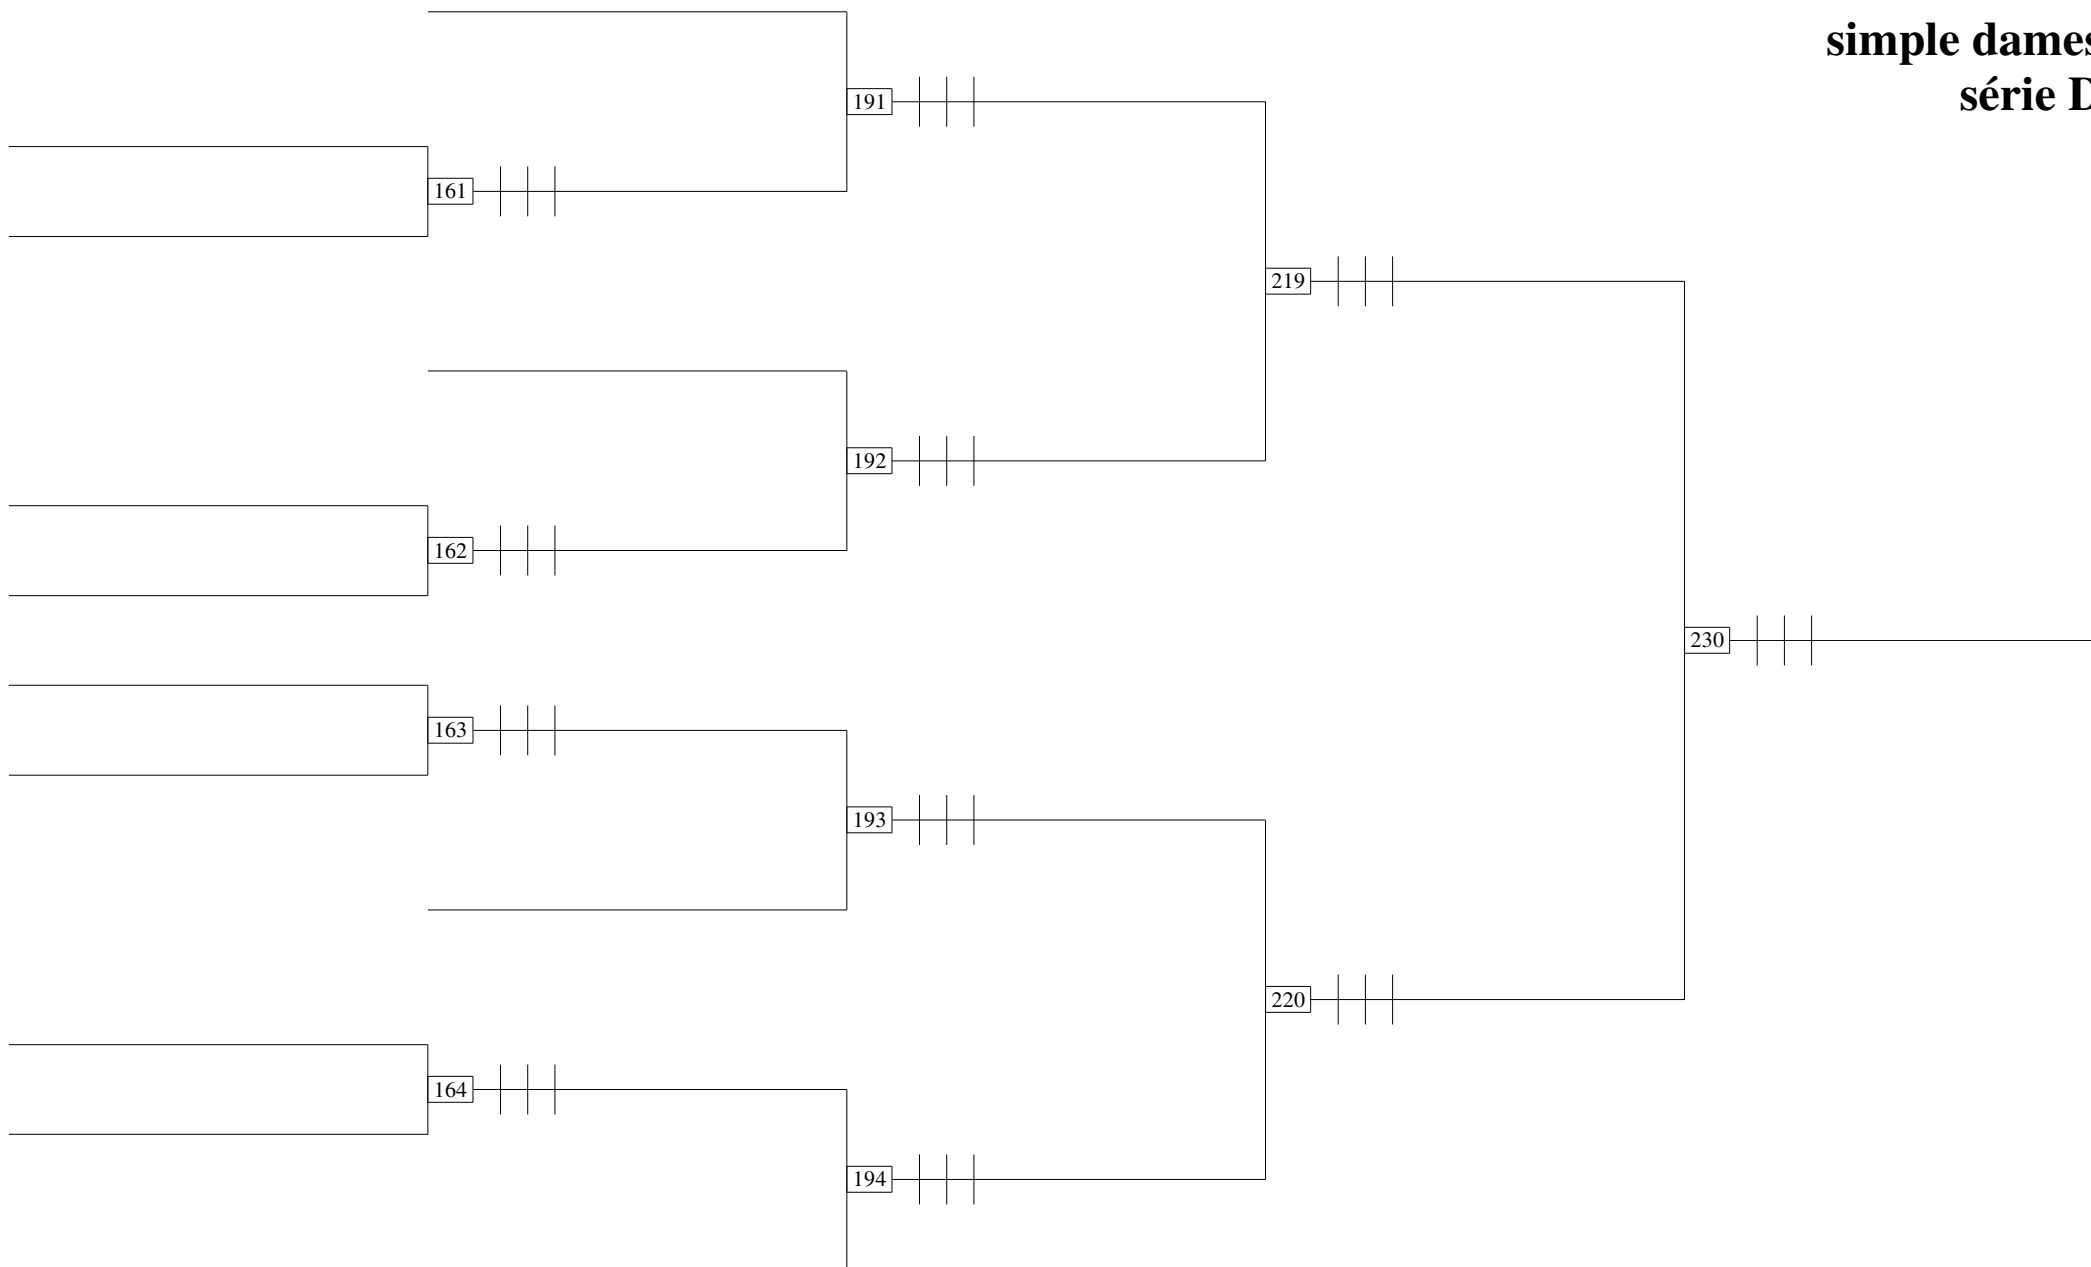

Championnat de la Manche à Montebourg les 1 et 2 mars 2008

simple dames
série D